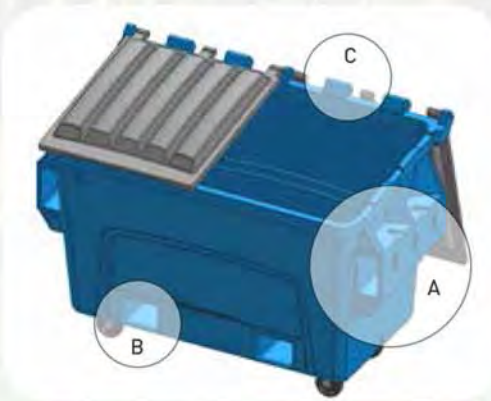

PROVIDING YOU WITH A GREENER FUTURE

We create unique waste solutions to maximize value while reducing your carbon footprint.

FRONT END QUAD POCKET

2YD | 3YD | 4YD

WE DON'T JUST TALK TRASH

PRODUCT SPECS

Model	Width	Depth	Front Height	Max Height	Truck Qty.	Load Capacity	Weight
QUAD POCKET							
2 YD	83"	44"	50"	58"	45	2400 lbs.	240 lbs.
3 YD	83"	53"	52"	61"	36	3000 lbs.	295 lbs.
4 YD	83"	63"	57"	68"	30	3500 lbs.	370 lbs.

- (A) Thick Wall & Pocket Design | Leak Free
- (B) Multiple Lifting Options | No Aftermarket Modifications Required
- Corrugated Bottom Design for Increased Strength

Light-Weight & Durable

Stackable | (C) Larger Hinge Knuckles | Quiet | Easy to Move